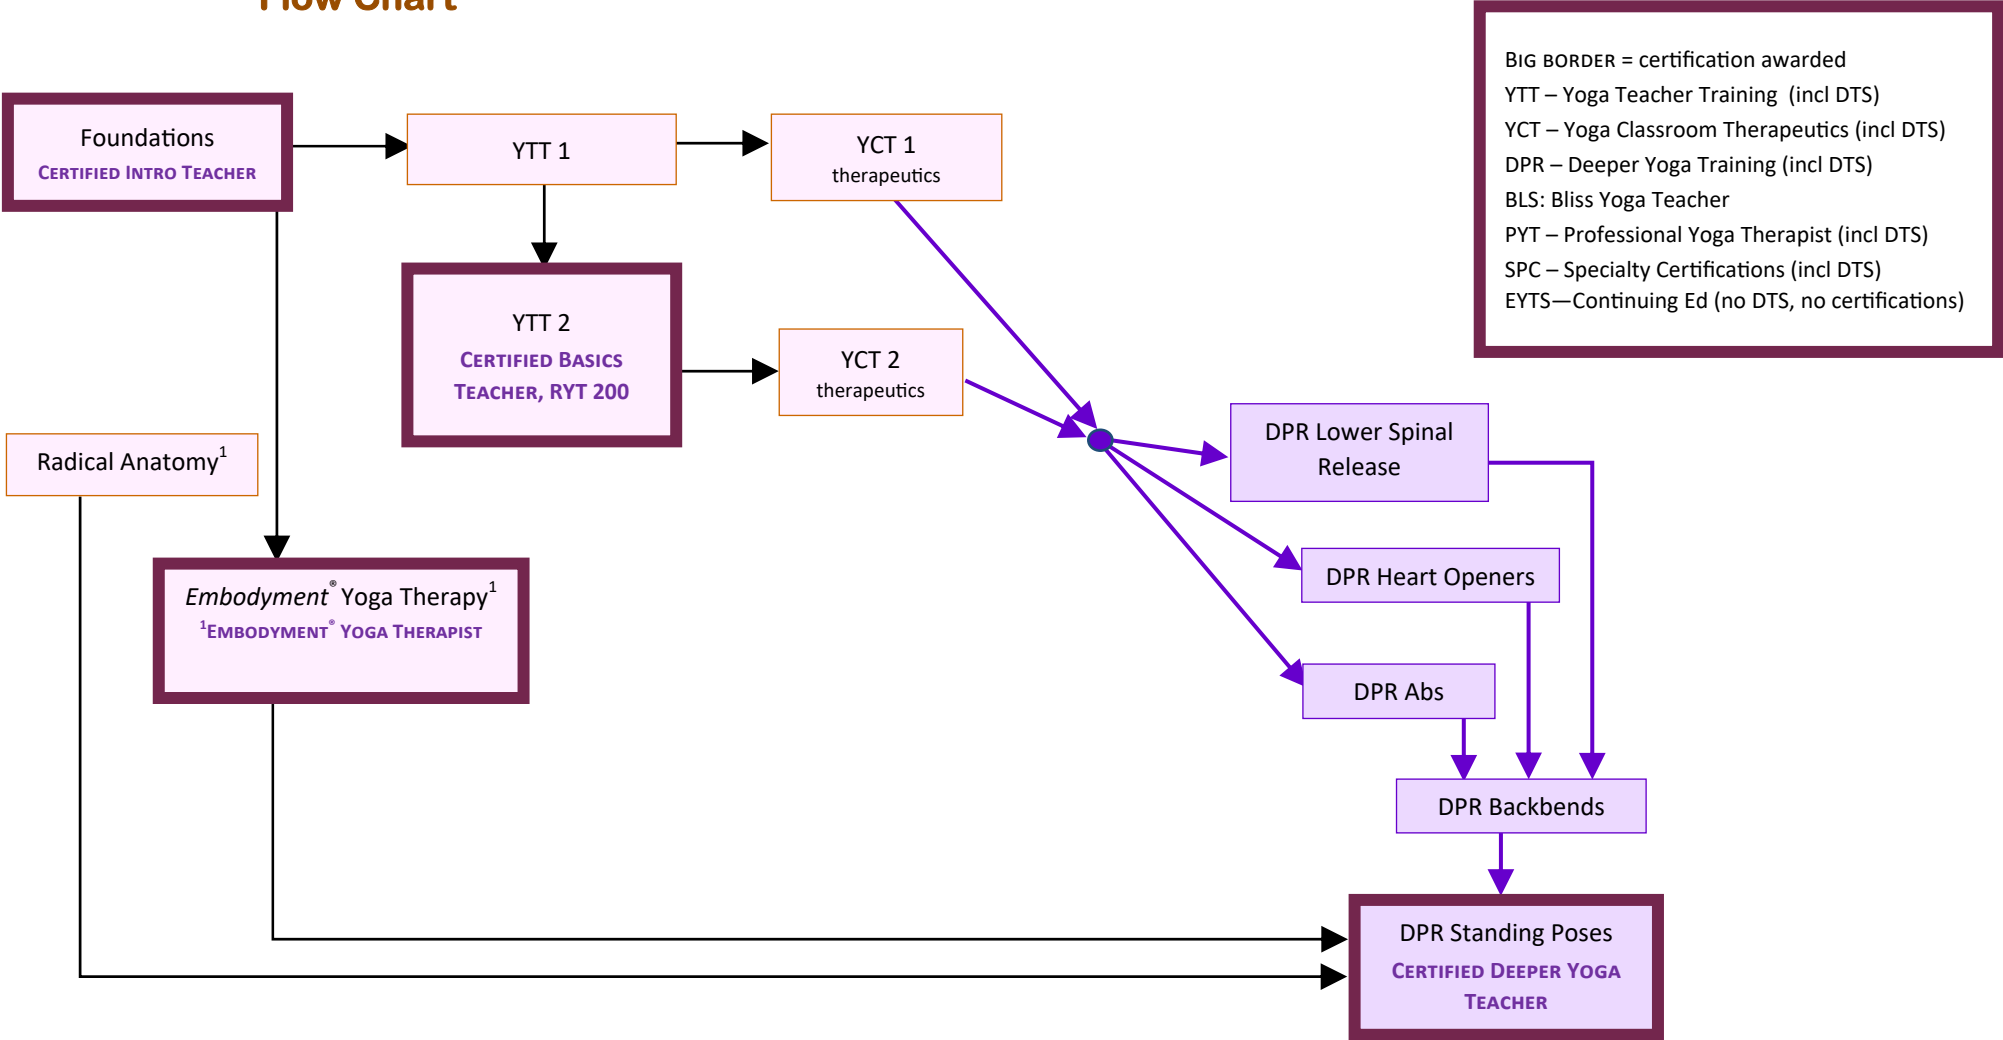

# Deeper Yoga Teacher Certification Flow Chart

BIG BORDER = certification awarded  
 YTT – Yoga Teacher Training (incl DTS)  
 YCT – Yoga Classroom Therapeutics (incl DTS)  
 DPR – Deeper Yoga Training (incl DTS)  
 BLS: Bliss Yoga Teacher  
 PYT – Professional Yoga Therapist (incl DTS)  
 SPC – Specialty Certifications (incl DTS)  
 EYTS—Continuing Ed (no DTS, no certifications)

<sup>1</sup> may be taken earlier,  
must complete before YTT 4