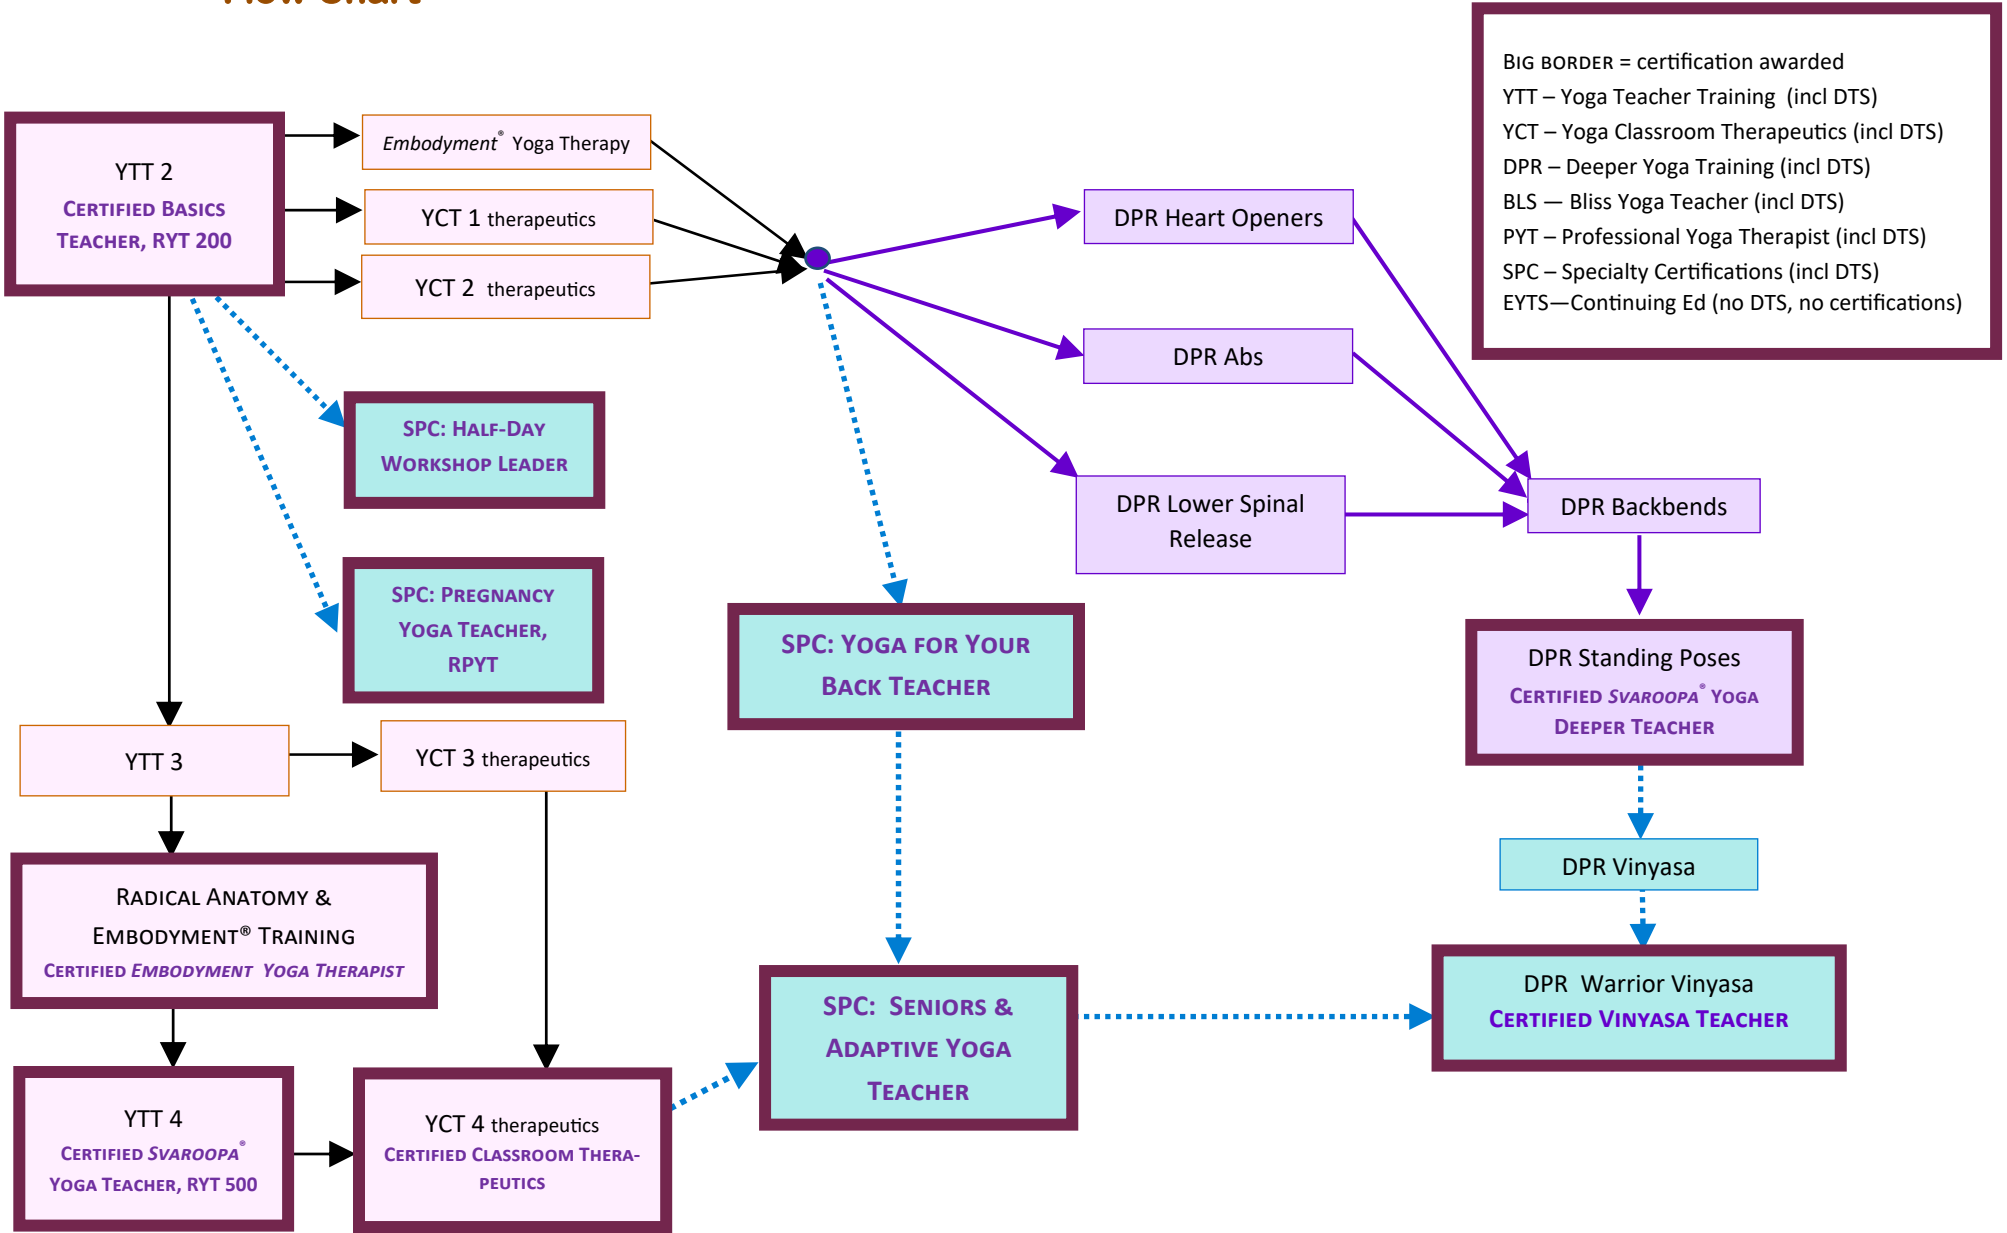

# Specialty Certifications Flow Chart

BIG BORDER = certification awarded  
 YTT – Yoga Teacher Training (incl DTS)  
 YCT – Yoga Classroom Therapeutics (incl DTS)  
 DPR – Deeper Yoga Training (incl DTS)  
 BLS – Bliss Yoga Teacher (incl DTS)  
 PYT – Professional Yoga Therapist (incl DTS)  
 SPC – Specialty Certifications (incl DTS)  
 EYTS—Continuing Ed (no DTS, no certifications)

<sup>1</sup> may be taken earlier,  
must complete before YTT 4