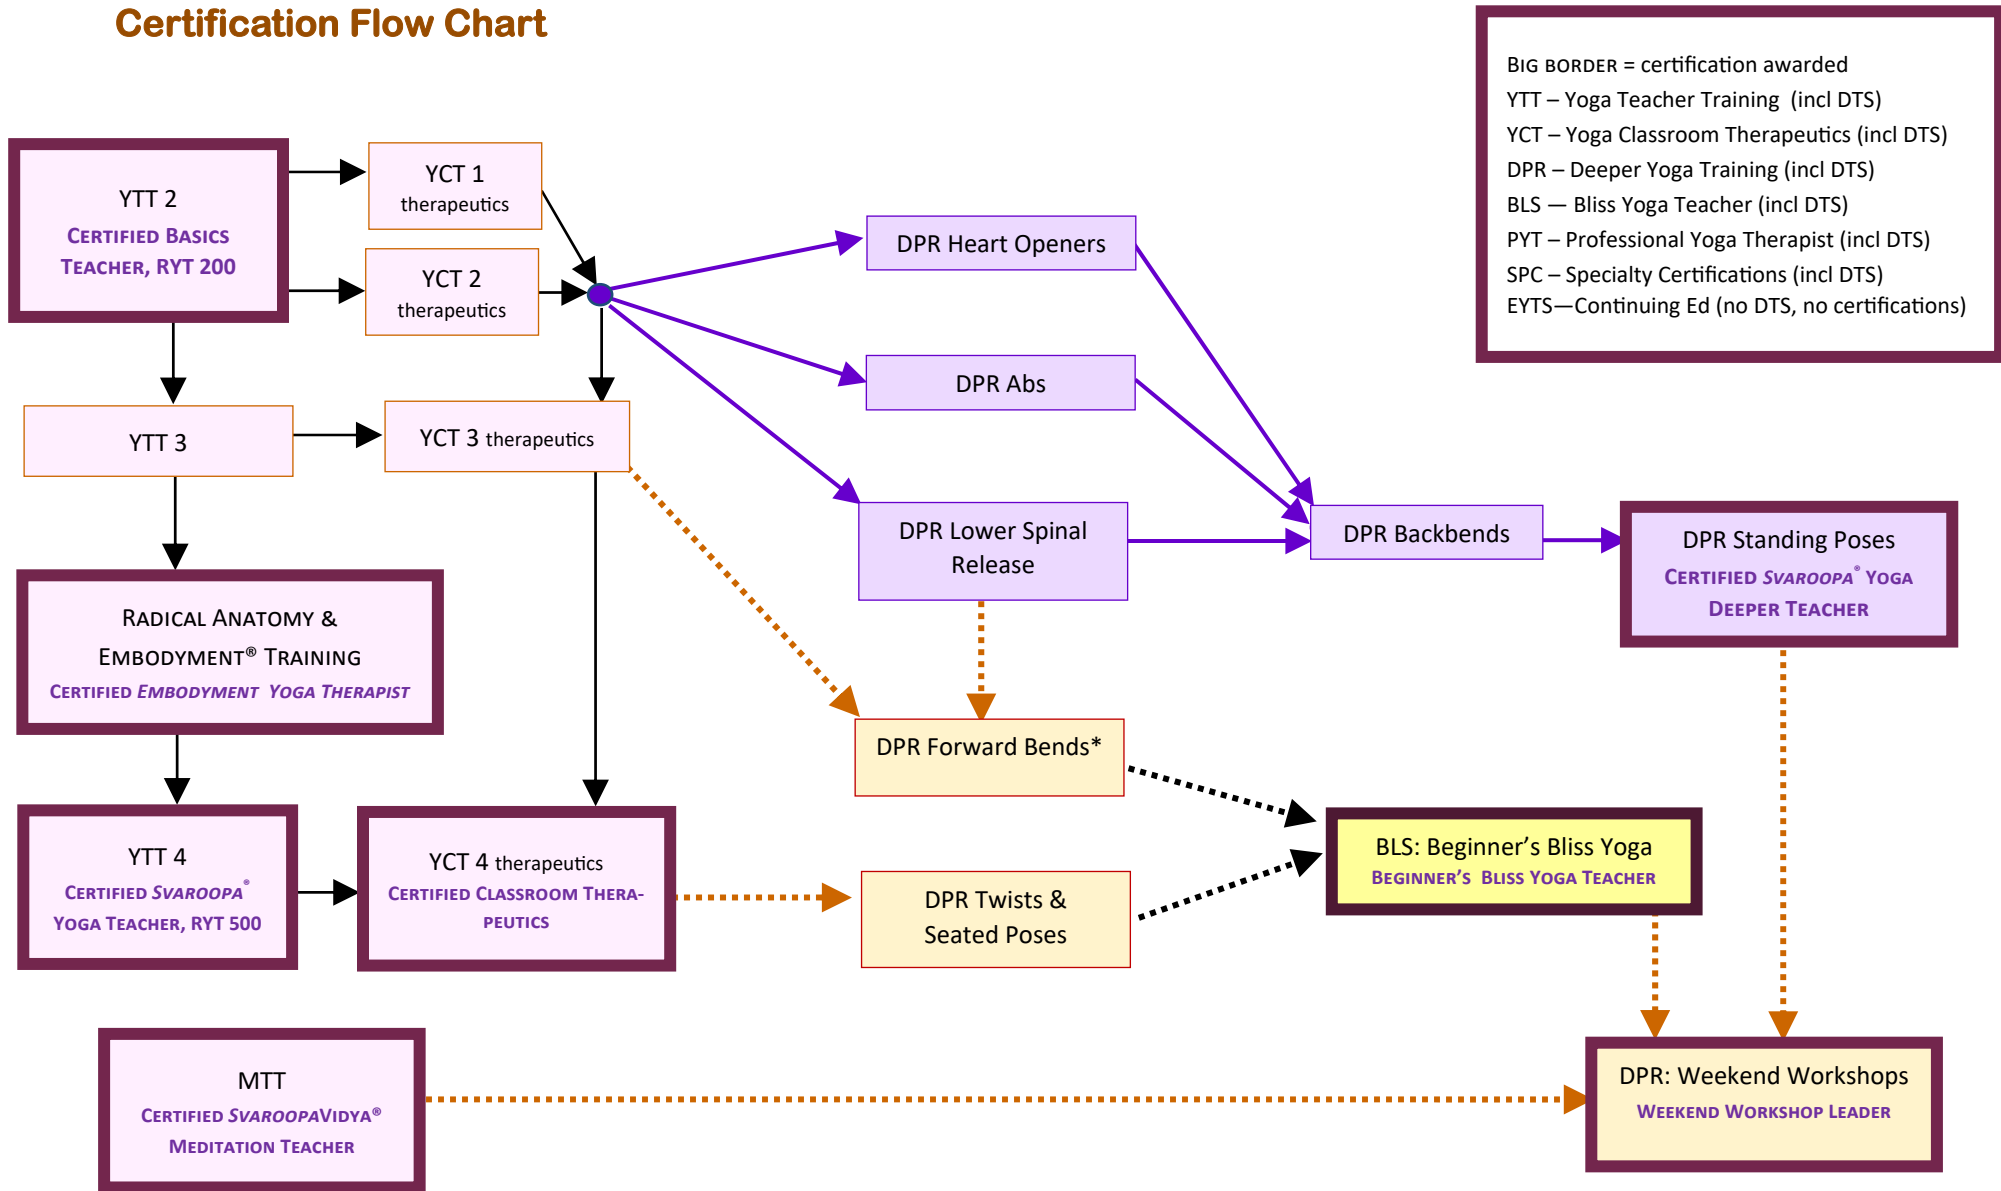

Weekend Workshop Leader Certification Flow Chart

¹ may be taken earlier,
must complete before YTT 4